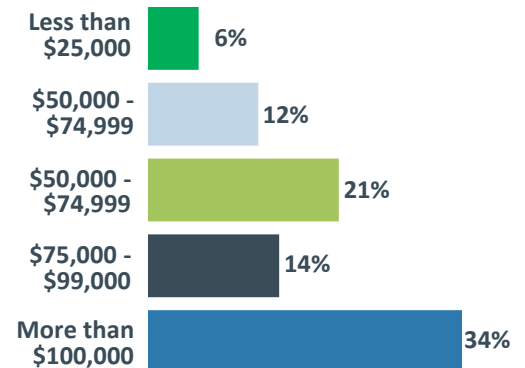

Greenway PARKS PLAN

The first round of community engagement has been completed for the Greenway Parks Plan! The online survey was completed by 218 community members, and additional input was gathered in person at the County Fair, Mega Market, Beers in the Barnyard, and Open House events. This document summarizes the feedback from the various engagement events and online survey.

ONLINE SURVEY RESPONDENTS BY:

LOCATION

LIVING SITUATION

RACE & ETHNICITY

Percentages are of the 218 completed surveys. Totals that do not equal 100% are due to some survey takers not answering a question. Remaining percentages represent the non-responses.

AGE

GENDER

INCOME

WHICH PROPOSED ACTIVE RECREATION IMAGES INTEREST YOU?

ACTIVE RECREATION COMMENTS

The survey included a question asking for any additional comments about the images above. The verbatim responses were categorized by topic area and those topic areas are showcased in the word cloud below. The size of the text below is relative to the number of responses for the topic area (i.e. the larger the text, the more responses received).

WHICH PASSIVE USE IMAGES INTEREST YOU?

PASSIVE USE COMMENTS

The survey included a question asking for any additional comments about the images above. The verbatim responses were categorized by topic area and those topic areas are showcased in the word cloud below. The size of the text below is relative to the number of responses for the topic area (i.e. the larger the text, the more responses received).