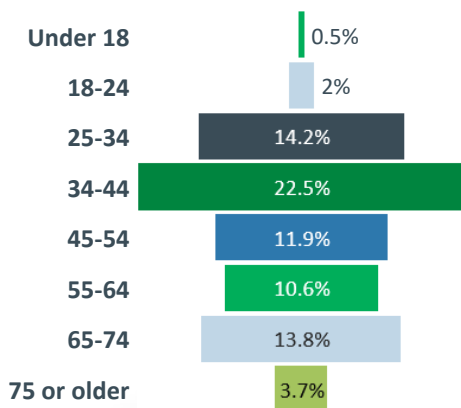

Greenway PARKS PLAN

The first round of community engagement has been completed for the Greenway Parks Plan! The online survey was completed by 218 community members, and additional input was gathered in person at the County Fair, Mega Market, Beers in the Barnyard, and Open House events. This document summarizes the feedback from the various engagement events and online survey.

ONLINE SURVEY RESPONDENTS BY:

LOCATION

LIVING SITUATION

RACE & ETHNICITY

Percentages are of the 218 completed surveys. Totals that do not equal 100% are due to some survey takers not answering a question. Remaining percentages represent the non-responses.

AGE

GENDER

INCOME

WHICH PROPOSED ACTIVE RECREATION IMAGES INTEREST YOU?

ACTIVE RECREATION COMMENTS

The survey included a question asking for any additional comments about the images above. The verbatim responses were categorized by topic area and those topic areas are showcased in the word cloud below. The size of the text below is relative to the number of responses for the topic area (i.e. the larger the text, the more responses received).

WHICH PASSIVE USE IMAGES INTEREST YOU?

PASSIVE USE COMMENTS

The survey included a question asking for any additional comments about the images above. The verbatim responses were categorized by topic area and those topic areas are showcased in the word cloud below. The size of the text below is relative to the number of responses for the topic area (i.e. the larger the text, the more responses received).