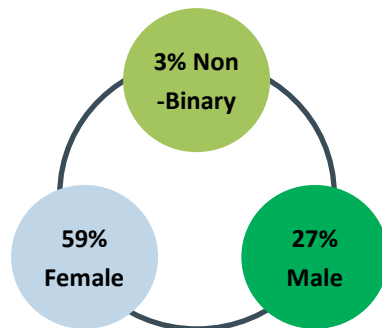

Greenway PARKS PLAN

The first round of community engagement has been completed for the Greenway Parks Plan! The online survey was completed by 218 community members, and additional input was gathered in person at the County Fair, Mega Market, Beers in the Barnyard, and Open House events. This document summarizes the feedback from the various engagement events and online survey.

ONLINE SURVEY RESPONDENTS BY:

LOCATION

LIVING SITUATION

RACE & ETHNICITY

Percentages are of the 218 completed surveys. Totals that do not equal 100% are due to some survey takers not answering a question. Remaining percentages represent the non-responses.

AGE

GENDER

INCOME

WHICH PROPOSED ACTIVE RECREATION IMAGES INTEREST YOU?

ACTIVE RECREATION COMMENTS

The survey included a question asking for any additional comments about the images above. The verbatim responses were categorized by topic area and those topic areas are showcased in the word cloud below. The size of the text below is relative to the number of responses for the topic area (i.e. the larger the text, the more responses received).