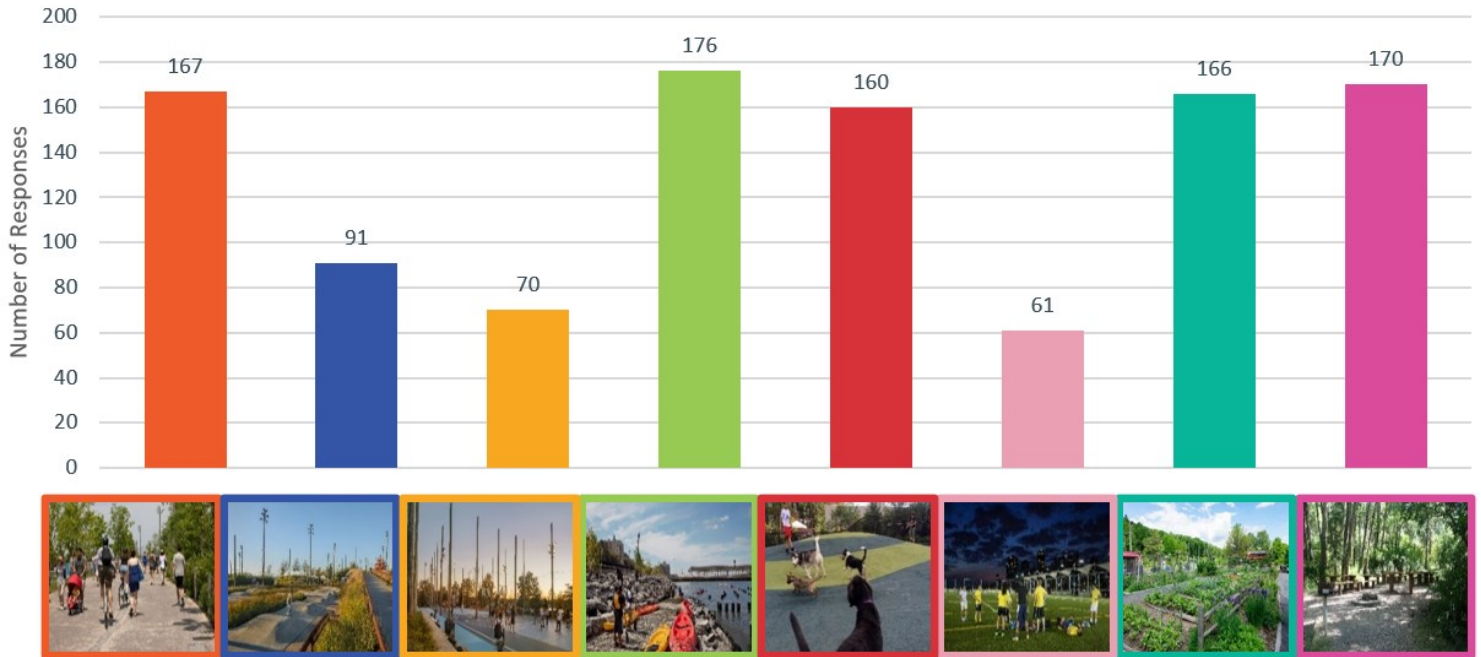

Greenway PARKS PLAN

The first round of community engagement has been completed for the Greenway Parks Plan! The online survey was completed by 218 community members, and additional input was gathered in person at the County Fair, Mega Market, Beers in the Barnyard, and Open House events. This document summarizes the feedback from the various engagement events and online survey.

AGE

GENDER

INCOME

WHICH PROPOSED ACTIVE RECREATION IMAGES INTEREST YOU?

ACTIVE RECREATION COMMENTS

The survey included a question asking for any additional comments about the images above. The verbatim responses were categorized by topic area and those topic areas are showcased in the word cloud below. The size of the text below is relative to the number of responses for the topic area (i.e. the larger the text, the more responses received).

WHICH PASSIVE USE IMAGES INTEREST YOU?

PASSIVE USE COMMENTS

The survey included a question asking for any additional comments about the images above. The verbatim responses were categorized by topic area and those topic areas are showcased in the word cloud below. The size of the text below is relative to the number of responses for the topic area (i.e. the larger the text, the more responses received).

Greenway PARKS PLAN

WHICH PROPOSED AMENITIES FROM THE 2014 GREENWAY PARKS PLAN INTEREST YOU?

PROPOSED AMENITIES FROM THE 2014 GREENWAY PARKS PLAN COMMENTS

The survey included a question asking for any additional comments about the images above. The verbatim responses were categorized by topic area and those topic areas are showcased in the word cloud below. The size of the text below is relative to the number of responses for the topic area (i.e. the larger the text, the more responses received).