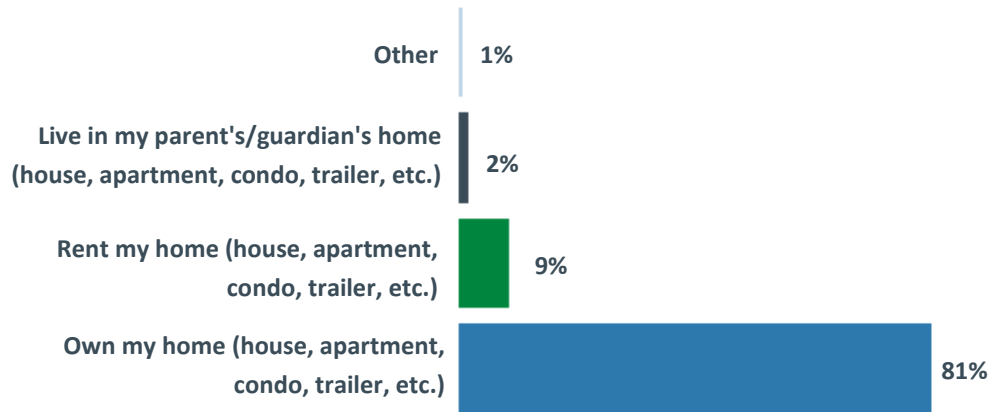

LIVING SITUATION