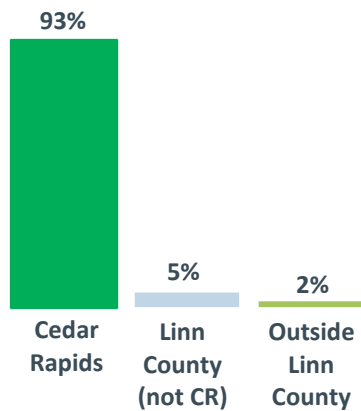

Greenway PARKS PLAN

The first round of community engagement has been completed for the Greenway Parks Plan! The online survey was completed by 218 community members, and additional input was gathered in person at the County Fair, Mega Market, Beers in the Barnyard, and Open House events. This document summarizes the feedback from the various engagement events and online survey.

ONLINE SURVEY RESPONDENTS BY:

LOCATION

LIVING SITUATION

RACE & ETHNICITY

Percentages are of the 218 completed surveys. Totals that do not equal 100% are due to some survey takers not answering a question. Remaining percentages represent the non-responses.